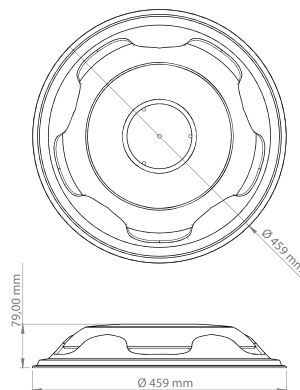

17.5"
FAVORİ

ÖN / FRONT

ARKA / REAR

PASLANMAZ / STAINLESS

ÖN / FRONT

JK 304101

ARKA / REAR

JK 304102