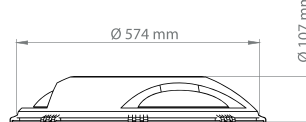

22.5"
NEOPLAN

AYNALI PLASTİK / WITH MIRROR PLASTIC

ÜRÜN ÖZELLİKLERİ / PRODUCT SPECIFICATION

ÖN / FRONT

ARKA / REAR

	ÖN / FRONT	ARKA / REAR
Model	: NEOPLAN	NEOPLAN
Koli İçi Adedi : 16 Carton in Pc.		16
Renk/Colour	: ○○	

Kullanıldığı araçlar / Available for
Mercedes, Mitsubishi, BMC, Daf, Volvo, Neoplan, Scania,
Man, Setra, Iveco, Chrysler, Renault, Bova, Vanhool, Ford...