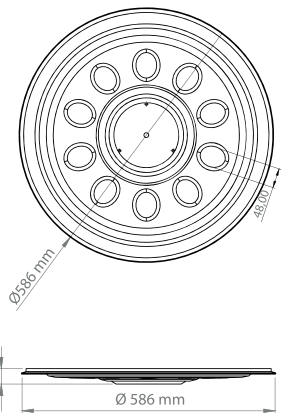

22.5"
ELİT

ÖN / FRONT

ARKA / REAR

PASLANMAZ / STAINLESS

METAL BOYALI / METAL PAINTED

NİKEL / NICKEL

ÖN / FRONT

ARKA / REAR