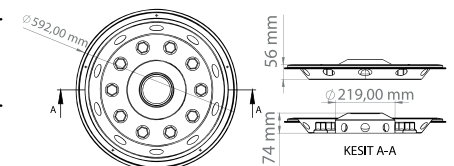

22.5"
FAVORİ

PASLANMAZ / STAINLESS

METAL BOYALI / METAL PAINTED

NİKEL / NICKEL

ÖN / FRONT

ARKA / REAR

JK 104101

JK 104102

ÖN / FRONT

ARKA / REAR

JK 104211

JK 104212

ÖN / FRONT

ARKA / REAR

JK 104301

JK 104302

ÜRÜN ÖZELLİKLERİ / PRODUCT SPECIFICATION

PASLANMAZ / STAINLESS

NİKEL / NICKEL

	ÖN / FRONT	ARKA / REAR
Model :	FAVORİ	FAVORİ
Koli İçi Adedi : Carton in Pc.	8 Paslanmaz Stainless	8 Paslanmaz Stainless
	8 Metal Boyalı Metal Painted	10 Metal Boyalı Metal Painted
	8 Nikel Nickel	10 Nikel Nickel

Renk/Colour : ○ ○ ○ ○ ○

Kullanıldığı araçlar / Available for
Mercedes, Mitsubishi, BMC, Daf, Volvo, Neoplan, Scania,
Man, Setra, Iveco, Chrysler, Renault, Bova, Vanhool, Ford...

ÖN / FRONT

ÖN / FRONT

ARKA / REAR

ARKA / REAR