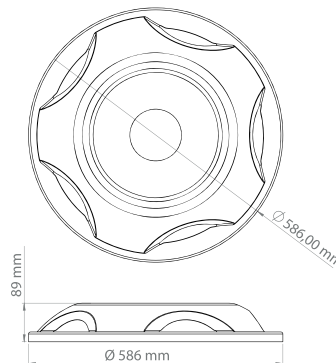

22.5"

ELEGANCE

ÖN / FRONT

ARKA / REAR

PASLANMAZ / STAINLESS

METAL BOYALI / METAL PAINTED

NİKEL / NICKEL

ÖN / FRONT