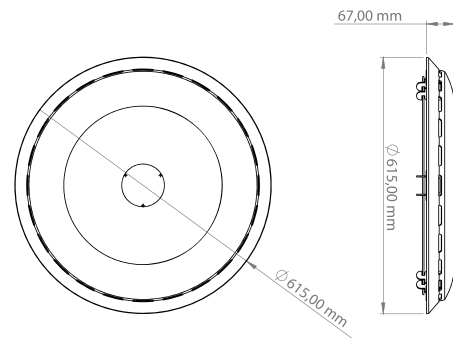

22.5"
NEOPLAN

ÖN / FRONT

ARKA / REAR

AYNALI PLASTİK / WITH MIRROR PLASTIC

ÖN / FRONT

ARKA / REAR

NP 108511
Beyaz / White

NP 108512