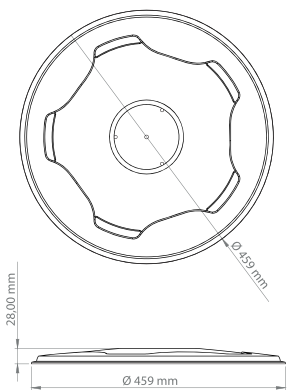

17.5"
FAVORİ

ÖN / FRONT

ARKA / REAR

PASLANMAZ / STAINLESS

ÖN / FRONT

JK 304101

ARKA / REAR

JK 304102