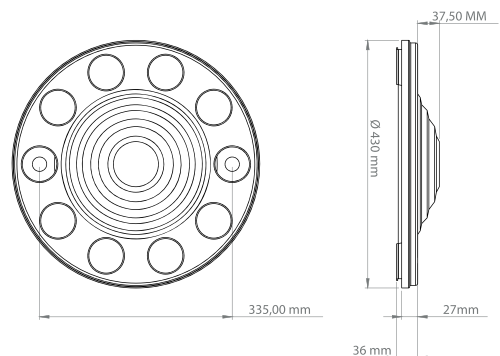

22.5"

DERECELİ
ÇEMBER

PASLANMAZ / STAINLESS

METAL BOYALI / METAL PAINTED

NİKEL / NICKEL

DOLU / SOLID BODY

DOLU / SOLID BODY

DOLU / SOLID BODY

ÜRÜN ÖZELLİKLERİ / PRODUCT SPECIFICATION

DOLU / SOLID BODY

DOLU / SOLID BODY

Model : **ÇEMBER**

Koli İçi Adedi : 6
Carton in Pc.

Renk/Colour :

Kullanıldığı araçlar / Available for
Mercedes, Mitsubishi, BMC, Daf, Volvo, Neoplan, Scania,
Man, Setra, Iveco, Chrysler, Renault, Bova, Vanhool, Ford...