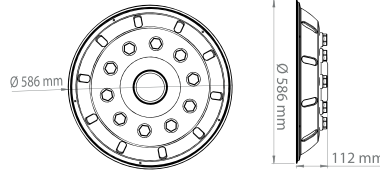

ÜRÜN ÖZELLİKLERİ / PRODUCT SPECIFICATION

PASLANMAZ / STAINLESS

NİKEL / NICKEL

	ÖN / FRONT	ARKA / REAR
Model :	FAVORİ	FAVORİ
Koli İçi Adedi : Carton in Pc.	8 Paslanmaz Stainless	8 Paslanmaz Stainless
	8 Metal Boyalı Metal Painted	10 Metal Boyalı Metal Painted
	8 Nikel Nickel	10 Nikel Nickel

Renk/Colour : ○ ○ ○ ○ ○

Kullanıldığı araçlar / Available for
Mercedes, Mitsubishi, BMC, Daf, Volvo, Neoplan, Scania,
Man, Setra, Iveco, Chrysler, Renault, Bova, Vanhool, Ford...

ÖN / FRONT