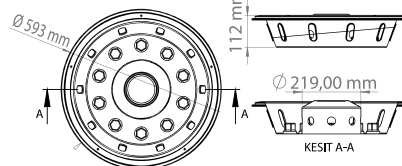

22.5"
FAVORİ

PASLANMAZ / STAINLESS

METAL BOYALI / METAL PAINTED

NİKEL / NICKEL

ÖN / FRONT

ARKA / REAR

JK 104101

JK 104102

ÖN / FRONT

ARKA / REAR

JK 104211

JK 104212

ÖN / FRONT

ARKA / REAR

JK 104301

JK 104302

ÜRÜN ÖZELLİKLERİ / PRODUCT SPECIFICATION

PASLANMAZ / STAINLESS

NİKEL / NICKEL

	ÖN / FRONT	ARKA / REAR
Model :	FAVORİ	FAVORİ
Koli İçi Adedi : Carton in Pc.	8 Paslanmaz Stainless	8 Paslanmaz Stainless
	8 Metal Boyalı Metal Painted	10 Metal Boyalı Metal Painted
	8 Nikel Nickel	10 Nikel Nickel

Renk/Colour : ○ ○ ○ ○ ○

Kullanıldığı araçlar / Available for
Mercedes, Mitsubishi, BMC, Daf, Volvo, Neoplan, Scania,
Man, Setra, Iveco, Chrysler, Renault, Bova, Vanhool, Ford...

ÖN / FRONT

ÖN / FRONT

ARKA / REAR

ARKA / REAR