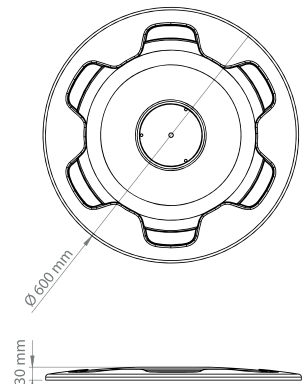

22.5"
DELİKLİ

ÖN / FRONT

ARKA / REAR

PASLANMAZ / STAINLESS

METAL BOYALI / METAL PAINTED

NİKEL / NICKEL

ÖN / FRONT

ARKA / REAR