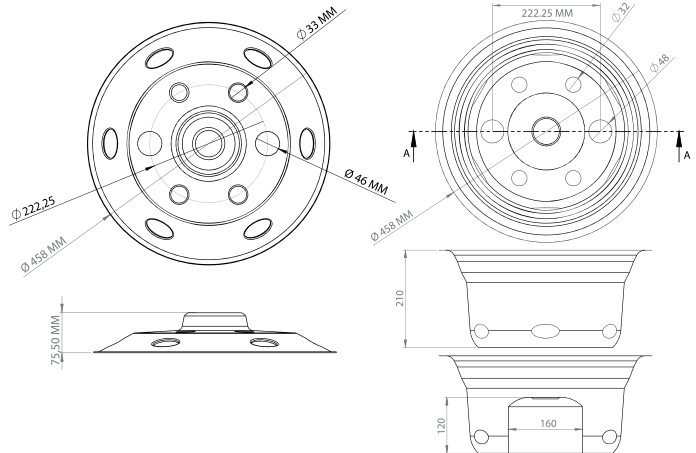

17.5"
ÇEMBER

DOLU / SOLID BODY

BOŞ / HOLLOW BODY

PASLANMAZ / STAINLESS

METAL BOYALI / METAL PAINTED

NİKEL / NICKEL

DOLU / SOLID BODY BOŞ / HOLLOW BODY

DOLU / SOLID BODY BOŞ / HOLLOW BODY