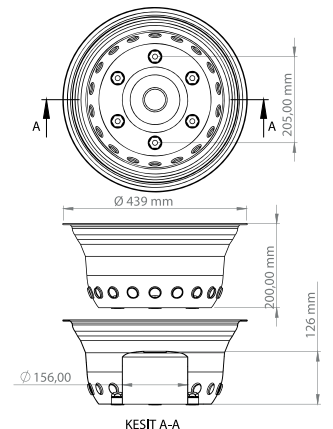

16"

SİMÜLATÖR

ÇİFT TEKER / DOUBLE RING

Euro
6

ÖN / FRONT

ARKA / REAR

PASLANMAZ / STAINLESS

ÖN / FRONT

ARKA / REAR

ÜRÜN ÖZELLİKLERİ / PRODUCT SPECIFICATION

ÖN / FRONT

ARKA / REAR

	ÖN / FRONT	ARKA / REAR
Model	: SİMÜLATÖR	SİMÜLATÖR
Koli İçi Adedi	: 2 (1 Set)	2 (1 Set)
Carton in Pc.		

Kullanıldığı araçlar / Available for
Mercedes, Volkswagen ...