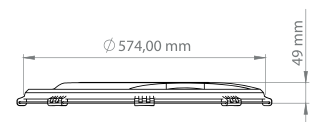

22.5"
NEOPLAN

AYNALI PLASTİK / WITH MIRROR PLASTIC

ÜRÜN ÖZELLİKLERİ / PRODUCT SPECIFICATION

ÖN / FRONT

ARKA / REAR

	ÖN / FRONT	ARKA / REAR
Model	: NEOPLAN	NEOPLAN
Koli İçi Adedi : 16 Carton in Pc.		16
Renk/Colour	: ○○	

Kullanıldığı araçlar / Available for
Mercedes, Mitsubishi, BMC, Daf, Volvo, Neoplan, Scania,
Man, Setra, Iveco, Chrysler, Renault, Bova, Vanhool, Ford...