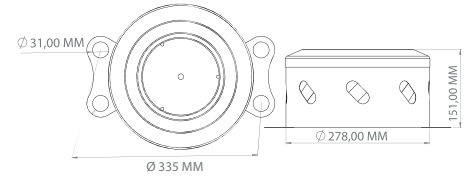

22.5"

AKS TASI

OVAL DELİKLİ / OVAL HOLES

PASLANMAZ / STAINLESS

UZUN / LONG
JK 126102

ORTA / MEDIUM
JK 127102

KISA / SHORT
JK 128102

ÜRÜN ÖZELLİKLERİ / PRODUCT SPECIFICATION