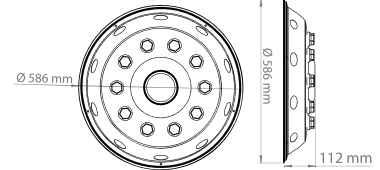

22.5"
FAVORİ

PASLANMAZ / STAINLESS

METAL BOYALI / METAL PAINTED

NİKEL / NICKEL

ÖN / FRONT

ARKA / REAR

JK 104101

JK 104102

ÖN / FRONT

ARKA / REAR

JK 104211

JK 104212

ÖN / FRONT

ARKA / REAR

JK 104301

JK 104302

ÜRÜN ÖZELLİKLERİ / PRODUCT SPECIFICATION

PASLANMAZ / STAINLESS

NİKEL / NICKEL

	ÖN / FRONT	ARKA / REAR
Model :	FAVORİ	FAVORİ
Koli İçi Adedi : Carton in Pc.	8 Paslanmaz Stainless	8 Paslanmaz Stainless
	8 Metal Boyalı Metal Painted	10 Metal Boyalı Metal Painted
	8 Nikel Nickel	10 Nikel Nickel

Renk/Colour : ○ ○ ○ ○ ○

Kullanıldığı araçlar / Available for
Mercedes, Mitsubishi, BMC, Daf, Volvo, Neoplan, Scania,
Man, Setra, Iveco, Chrysler, Renault, Bova, Vanhool, Ford...

ÖN / FRONT

ÖN / FRONT

ARKA / REAR

ARKA / REAR