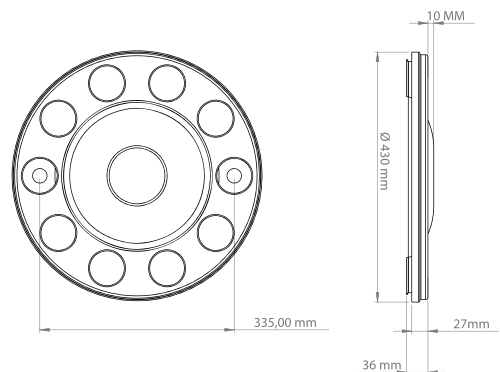

22.5"
ÇEMBER

PASLANMAZ / STAINLESS

METAL BOYALI / METAL PAINTED

NİKEL / NICKEL

DOLU / SOLID BODY

DOLU / SOLID BODY

DOLU / SOLID BODY

ÜRÜN ÖZELLİKLERİ / PRODUCT SPECIFICATION

DOLU / SOLID BODY

DOLU / SOLID BODY

Model : ÇEMBER

Koli İçi Adedi : 10
Carton in Pc.

Renk/Colour : ○ ○ ○ ○ ○

Kullanıldığı araçlar / Available for
Mercedes, Mitsubishi, BMC, Daf, Volvo, Neoplan, Scania,
Man, Setra, Iveco, Chrysler, Renault, Bova, Vanhool, Ford...