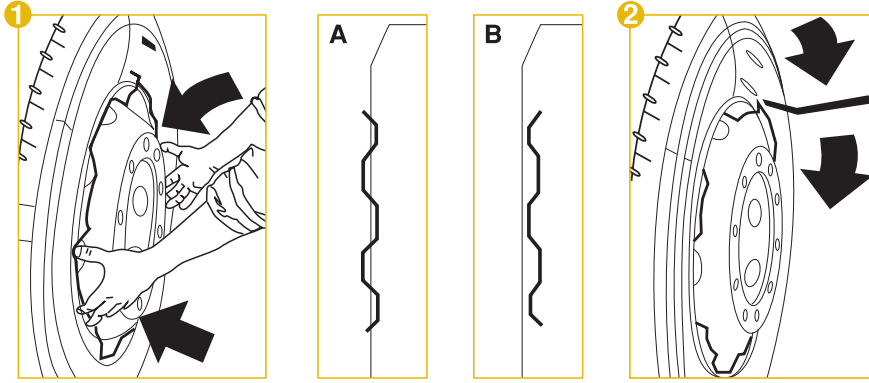

A ve B Figürlerinde gösterildiği şekilde metalik renkli montaj telini jantın içerisine koyun.
Şekil A'da tel ön jant kapağı, Şekil B'deki ise arka jant kapağı içindir.
Put metallic ring inside the rim as shown in figure A ve B.
Figure A overhanging ring for front wheel. Figure B hollow ring for rear wheel.

Bir levye veya benzer bir alet yardımı ile teli jantın içerisine yerleştirin.
Fit the ring in the wheel rim with a lever.

Jant kapağını plastik ayakları tam oturacak şekilde doğru pozisyonda jantın üzerine yatırın.
Lütfen şekil A ve B'ye bakınız. Şekil C doğru pozisyon, Şekil D yanlış pozisyon.
Lay the wheel cover on the ring and put the tip of the plastic spring in the correct position.
See figure A and B. Figure C correct position. Figure D Wrong position.