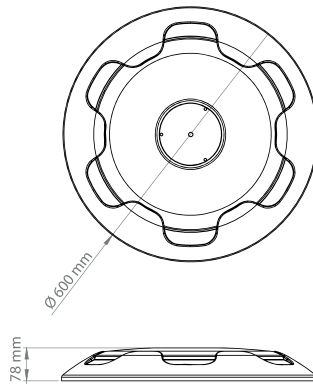

22.5"
DELİKLİ

ÖN / FRONT

ARKA / REAR

PASLANMAZ / STAINLESS

METAL BOYALI / METAL PAINTED

NİKEL / NICKEL

ÖN / FRONT

ARKA / REAR