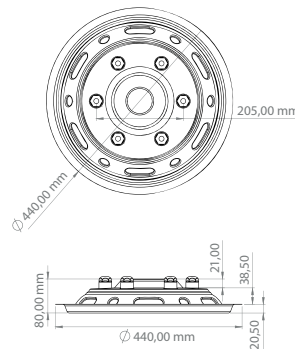

16"

SİMÜLATÖR

ÇİFT TEKER / DOUBLE RING

ÖN / FRONT

ARKA / REAR

Euro
5

PASLANMAZ / STAINLESS

ÖN / FRONT

ARKA / REAR

ÜRÜN ÖZELLİKLERİ / PRODUCT SPECIFICATION

ÖN / FRONT

ARKA / REAR

	ÖN / FRONT	ARKA / REAR
Model	: SİMÜLATÖR	: SİMÜLATÖR
Koli İçi Adedi	: 2 (1 Set)	: 2 (1 Set)
Carton in Pc.		

Kullanıldığı araçlar / Available for
Mercedes, Volkswagen ...