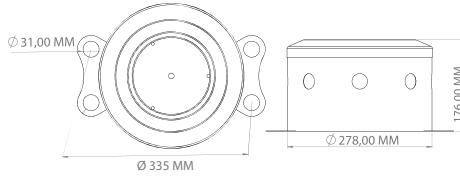

AKS TASI

YUVARLAK DELİKLİ / ROUND HOLES

PASLANMAZ / STAINLESS

UZUN / LONG
JK 123102

ORTA / MEDIUM
JK 124102

KISA / SHORT
JK 125102

ÜRÜN ÖZELLİKLERİ / PRODUCT SPECIFICATION

JK 123102