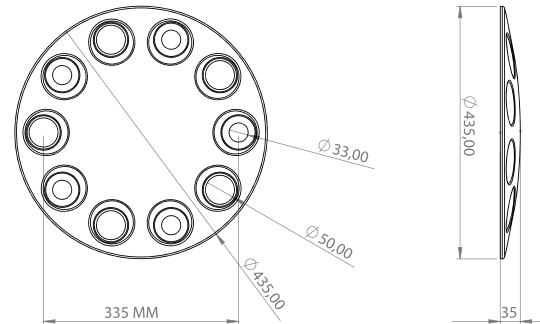

22.5"

DERECELİ
ÇEMBER

DOLU / SOLID BODY

PASLANMAZ / STAINLESS

METAL BOYALI / METAL PAINTED

NİKEL / NICKEL

DOLU / SOLID BODY

DB 118100