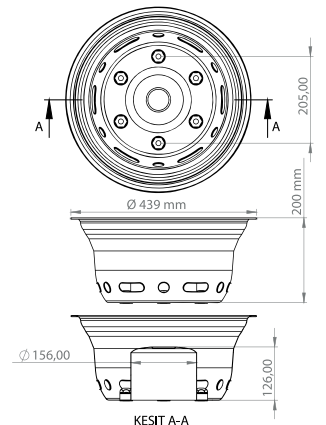

16"

SİMÜLATÖR

ÇİFT TEKER / DOUBLE RING

ÖN / FRONT

ARKA / REAR

Euro
5

PASLANMAZ / STAINLESS

ÖN / FRONT

ARKA / REAR

ÜRÜN ÖZELLİKLERİ / PRODUCT SPECIFICATION

ÖN / FRONT

ARKA / REAR

	ÖN / FRONT	ARKA / REAR
Model	: SİMÜLATÖR	: SİMÜLATÖR
Koli İçi Adedi	: 2 (1 Set)	: 2 (1 Set)
Carton in Pc.		

Kullanıldığı araçlar / Available for
Mercedes, Volkswagen ...