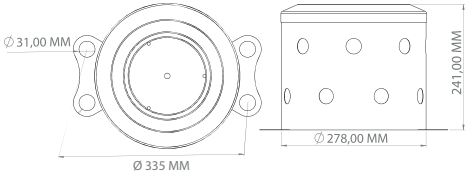

AKS TASI

YUVARLAK DELİKLİ / ROUND HOLES

PASLANMAZ / STAINLESS

UZUN / LONG
JK 123102

ORTA / MEDIUM
JK 124102

KISA / SHORT
JK 125102

ÜRÜN ÖZELLİKLERİ / PRODUCT SPECIFICATION

JK 123102