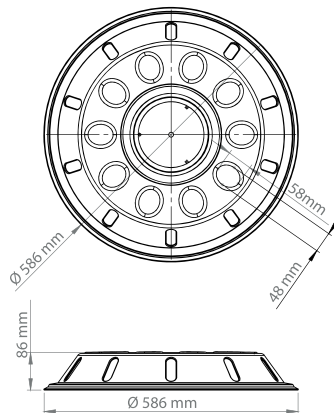

22.5"
ELİT

ÖN / FRONT

ARKA / REAR

PASLANMAZ / STAINLESS

METAL BOYALI / METAL PAINTED

NİKEL / NICKEL

ÖN / FRONT

ARKA / REAR