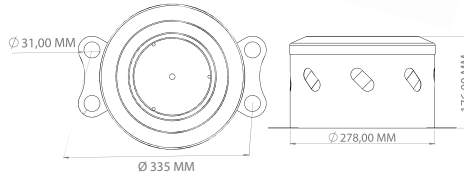

22.5"

AKS TASI

OVAL DELİKLİ / OVAL HOLES

PASLANMAZ / STAINLESS

UZUN / LONG
JK 126102

ORTA / MEDIUM
JK 127102

KISA / SHORT
JK 128102

ÜRÜN ÖZELLİKLERİ / PRODUCT SPECIFICATION