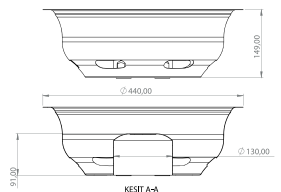

ÜRÜN ÖZELLİKLERİ / PRODUCT SPECIFICATION

ÖN / FRONT

ARKA / REAR

	ÖN / FRONT	ARKA / REAR
Model	: SİMÜLATÖR	SİMÜLATÖR
Koli İçi Adedi	: 2 (1 Set)	2 (1 Set)
Carton in Pc.		

Kullanıldığı araçlar / Available for
Iveco Daily 16" x 5.5"