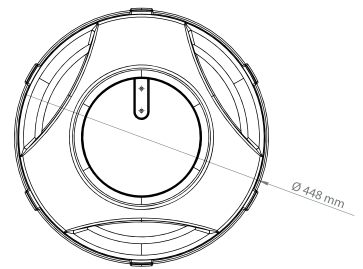

ÜRÜN ÖZELLİKLERİ / PRODUCT SPECIFICATION

ARKA / REAR

	ÖN / FRONT	ARKA / REAR
Model	: NEOPLAN	NEOPLAN
Koli İçi Adedi : Carton in Pc.	10	10
Renk/Colour	: ○○	

Kullanıldığı araçlar / Available for
Mercedes, Mitsubishi, Magirus, Man, Iveco, Renault...