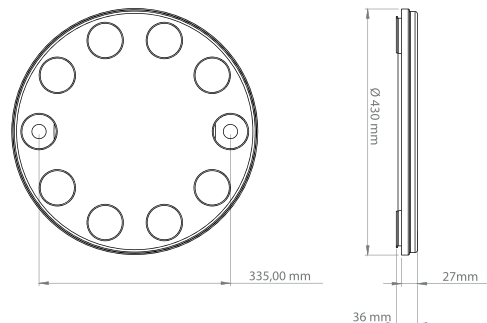

22.5"
ÇEMBER

DOLU / SOLID BODY

PASLANMAZ / STAINLESS

METAL BOYALI / METAL PAINTED

NİKEL / NICKEL

DOLU / SOLID BODY

DB 121100

DOLU / SOLID BODY