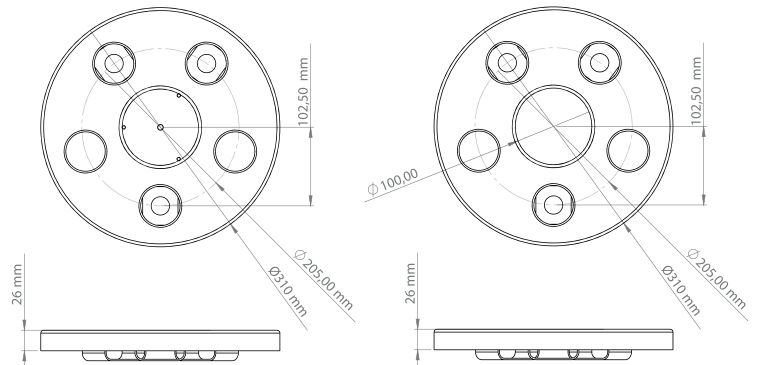

17.5"
ÇEMBER

DOLU / SOLID BODY

BOŞ / HOLLOW BODY

PASLANMAZ / STAINLESS

METAL BOYALI / METAL PAINTED

NİKEL / NICKEL

DOLU / SOLID BODY BOŞ / HOLLOW BODY

DOLU / SOLID BODY BOŞ / HOLLOW BODY

DOLU / SOLID BODY BOŞ / HOLLOW BODY

ÜRÜN ÖZELLİKLERİ / PRODUCT SPECIFICATION

DOLU / SOLID BODY

BOŞ / HOLLOW BODY

	DOLU / SOLID BODY	BOŞ / HOLLOW BODY
Model :	ÇEMBER	ÇEMBER
Koli İçi Adedi : Carton in Pc.	18	18
Renk/Colour :		

Kullanıldığı araçlar / Available for
Mercedes, Mitsubishi, Magirus, Man, Iveco, Renault...