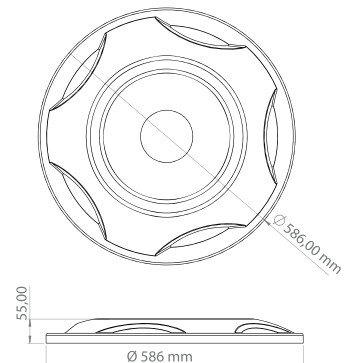

22.5"

ELEGANCE

ÖN / FRONT

ARKA / REAR

PASLANMAZ / STAINLESS

METAL BOYALI / METAL PAINTED

NİKEL / NICKEL

ÖN / FRONT