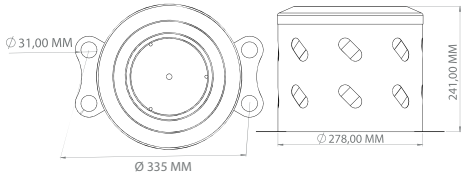

22.5"

AKS TASI

OVAL DELİKLİ / OVAL HOLES

PASLANMAZ / STAINLESS

UZUN / LONG
JK 126102

ORTA / MEDIUM
JK 127102

KISA / SHORT
JK 128102

ÜRÜN ÖZELLİKLERİ / PRODUCT SPECIFICATION