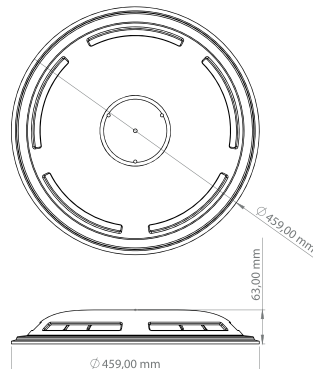

17.5"
403

ÖN / FRONT

ARKA / REAR

PASLANMAZ / STAINLESS

ÖN / FRONT

ARKA / REAR

METAL BOYALI / METAL PAINTED

ÖN / FRONT

ARKA / REAR

NİKEL / NICKEL

ÖN / FRONT

ARKA / REAR

ÜRÜN ÖZELLİKLERİ / PRODUCT SPECIFICATION

ÖN / FRONT

ARKA / REAR

	ÖN / FRONT	ARKA / REAR
Model	403	403
Koli İçi Adedi : Carton in Pc.	8	10
Renk/Colour		

Kullanıldığı araçlar / Available for
Mercedes, Mitsubishi, Magirus, Man, Iveco, Renault...