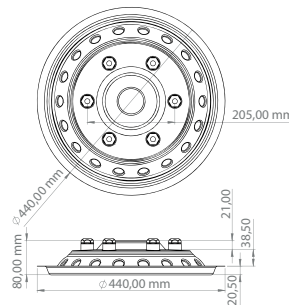

16"

SİMÜLATÖR

ÇİFT TEKER / DOUBLE RING

Euro
6

ÖN / FRONT

ARKA / REAR

PASLANMAZ / STAINLESS

ÖN / FRONT

ARKA / REAR

ÜRÜN ÖZELLİKLERİ / PRODUCT SPECIFICATION

ÖN / FRONT

ARKA / REAR

	ÖN / FRONT	ARKA / REAR
Model	: SİMÜLATÖR	SİMÜLATÖR
Koli İçi Adedi	: 2 (1 Set)	2 (1 Set)
Carton in Pc.		

Kullanıldığı araçlar / Available for
Mercedes, Volkswagen ...