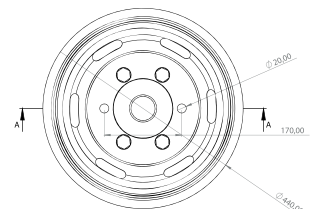

ÜRÜN ÖZELLİKLERİ / PRODUCT SPECIFICATION

ÖN / FRONT

ARKA / REAR

	ÖN / FRONT	ARKA / REAR
Model	: SİMÜLATÖR	SİMÜLATÖR
Koli İçi Adedi	: 2 (1 Set)	2 (1 Set)
Carton in Pc.		

Kullanıldığı araçlar / Available for
Iveco Daily 16" x 5.5"