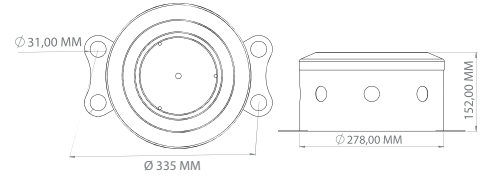

AKS TASI

YUVARLAK DELİKLİ / ROUND HOLES

PASLANMAZ / STAINLESS

UZUN / LONG
JK 123102

ORTA / MEDIUM
JK 124102

KISA / SHORT
JK 125102

ÜRÜN ÖZELLİKLERİ / PRODUCT SPECIFICATION

JK 123102