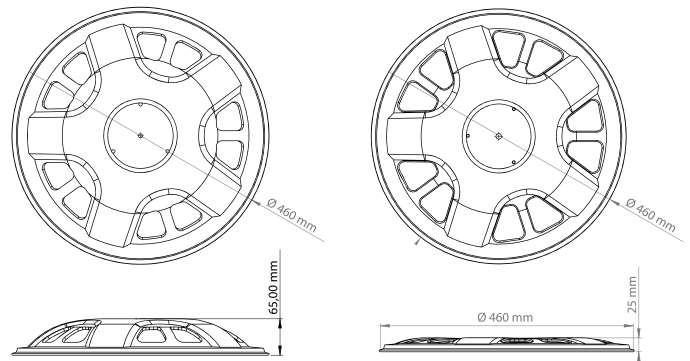

17.5"
AHTAPOT

ÖN / FRONT

ARKA / REAR

PASLANMAZ / STAINLESS

METAL BOYALI / METAL PAINTED

NİKEL / NICKEL

ÖN / FRONT

ARKA / REAR

ÖN / FRONT

ARKA / REAR

ÖN / FRONT

ARKA / REAR

ÜRÜN ÖZELLİKLERİ / PRODUCT SPECIFICATION

ÖN / FRONT

ARKA / REAR

	ÖN / FRONT	ARKA / REAR
Model	AHTAPOT	AHTAPOT
Koli İçi Adedi : Carton in Pc.	8	10
Renk/Colour		

Kullanıldığı araçlar / Available for
Mercedes, Mitsubishi, Magirus, Man, Iveco, Renault...